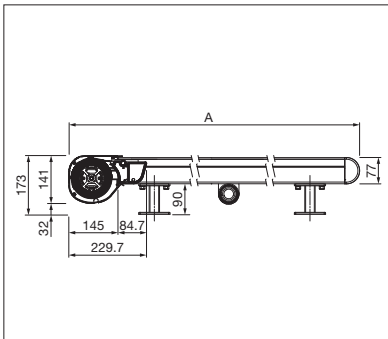

CONSERVATORY
**DELICATE CONSERVATORY AWNING
ALSO FOR SMALLER AREAS.**

AIROMATIC PS4500

Fixing brackets

- Self-supporting box construction
- Their compact dimensions make these awnings suitable for the smallest window areas
- Fabric remains consistently taut in any position
- Guide rail with integrated slot for variable mounting locations of the installation brackets
- Different types of fixing brackets allow easy and flexible installation
- Soffit fixing via the guide rails possible

PS4500

min. 2' 11"
max. 18' 1"

min. 2' 7"
max. 19' 8"

Technical dimensions in millimetres (1 mm = 0.03937")

PS4500

REGISTRATION
REQUIRED

COLORS

Discover the diverse options when selecting frame colors.