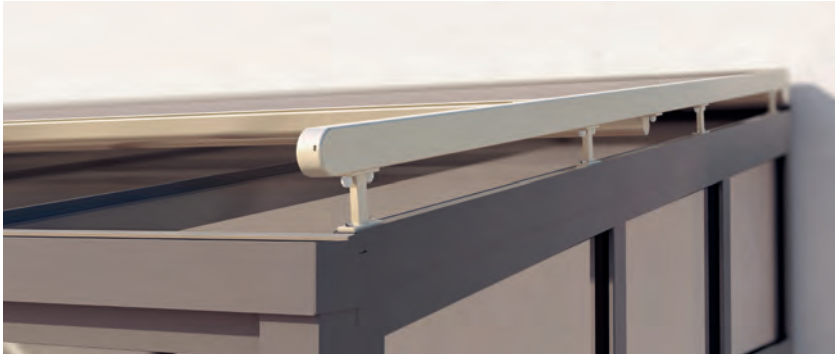

CONSERVATORY
**DELICATE CONSERVATORY AWNING
ALSO FOR SMALLER AREAS.**

AIROMATIC PS4500

Fixing brackets

- Self-supporting box construction
- Their compact dimensions make these awnings suitable for the smallest window areas
- Fabric remains consistently taut in any position
- Guide rail with integrated slot for variable mounting locations of the installation brackets
- Different types of fixing brackets allow easy and flexible installation
- Soffit fixing via the guide rails possible