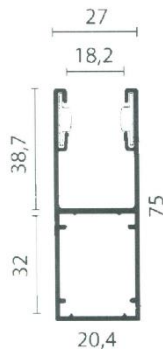

Alulux CD 200

Double walled roll formed aluminum profile with CFC free polyurethane foam core. Multiple stove enamel coating on polyester resin with structural finish.

Specifications:

Nominal Thickness	14 mm
Surface area (exposed height)	55 mm
Weight per square meter	5.5 kg
Maximum size	12.0 m²
Slats per meter	18

Slats are **vented**: light control or **unvented**: spring use.

Box size is determined by **Guiderail height**

165 mm	0 - 90 cm
180 mm	91 - 120 cm
205 mm	121 - 160 cm
250 mm	161 - 300 cm
300 mm	301 + cm

Curtain Colors: white, brown, alumetalic, beige, cream, and grey

Box/Guiderail Colors: white, brown, alumetalic, beige

Extruded Aluminum Guiderails

UPH 140

UPH 240

Warm in Winter

Cool in Summer
rollshutter.ca

Security all Year Long