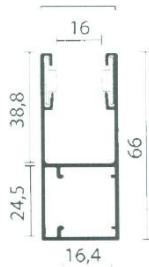

Extruded Aluminum Guiderails

UPH 140