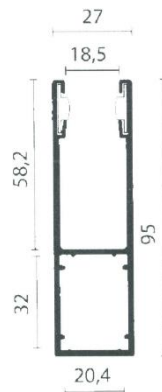

Alulux CD 200

Double walled roll formed aluminum profile with CFC free polyurethane foam core. Multiple stove enamel coating on polyester resin with structural finish.

Specifications:

Nominal Thickness	14 mm
Surface area (exposed height)	55 mm
Weight per square meter	5.5 kg
Maximum size	12.0 m²
Slats per meter	18

Slats are **vented**: light control or **unvented**: spring use.

Box size is determined by **Guiderail height**

165 mm	0 - 90 cm
180 mm	91 - 120 cm
205 mm	121 - 160 cm
250 mm	161 - 300 cm
300 mm	301 + cm

Curtain Colors: white, brown, alumetalic, beige, cream, and grey

Box/Guiderail Colors: white, brown, alumetalic, beige

Extruded Aluminum Guiderails

UPH 140

UPH 260

Warm in Winter

Cool in Summer
rollshutter.ca

Security all Year Long