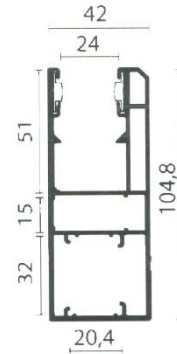

Alulux CD 200

Double walled roll formed aluminum profile with CFC free polyurethane foam core. Multiple stove enamel coating on polyester resin with structural finish.

Specifications:

Nominal Thickness	14 mm
Surface area (exposed height)	55 mm
Weight per square meter	5.5 kg
Maximum size	12.0 m²
Slats per meter	18

Slats are **vented**: light control or **unvented**: spring use.

Box size is determined by **Guiderail height**

165 mm	0 - 90 cm
180 mm	91 - 120 cm
205 mm	121 - 160 cm
250 mm	161 - 300 cm
300 mm	301 + cm

Curtain Colors: white, brown, alumetalic, beige, cream, and grey

Box/Guiderail Colors: white, brown, alumetalic, beige

Extruded Aluminum Guiderails

UPH 140

UPH 250/RD

Warm in Winter

Cool in Summer
rollshutter.ca

Security all Year Long